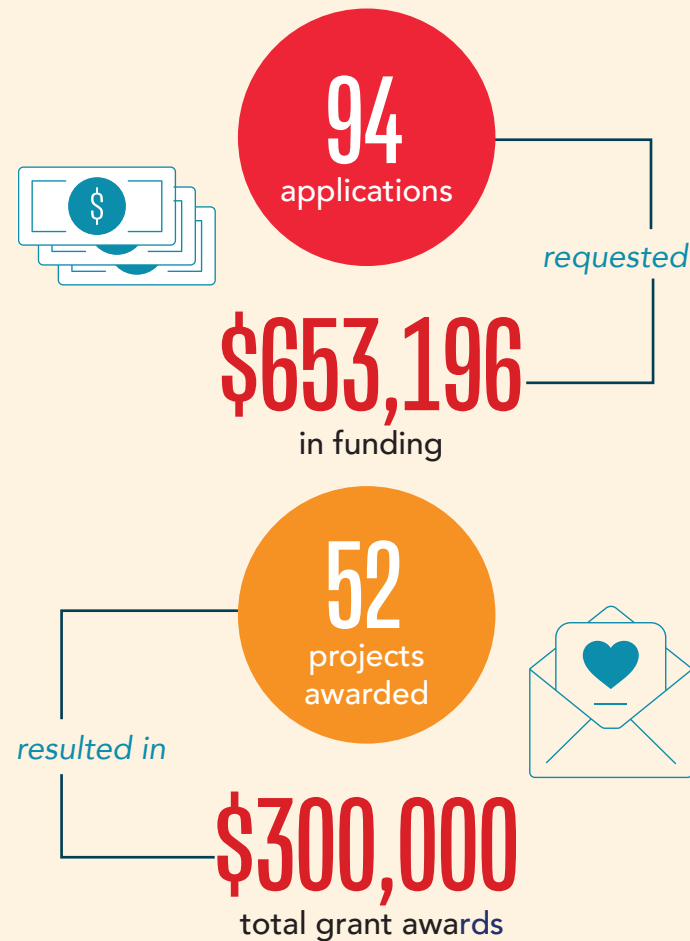

2022 Grant Program