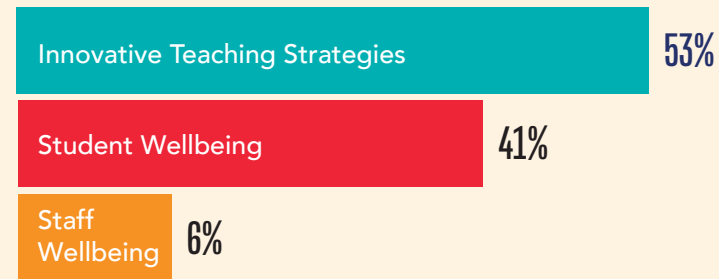

2022 Grant Program

FUNDING IMPACT BY FOCUS AREA

FUNDING IMPACT BY SCHOOL LEVEL

Funded Projects Provide Innovative Opportunities for Students, Staff, and Families

- Supplies to ensure engaging hands-on learning experiences
- Books to diversify classroom libraries with more inclusive representation
- Materials to help foster comfortable work environments for teachers and staff
- Field trips and community events for students and families to explore college and career opportunities
- Tools that help students calm down and regulate their emotions for school
- Professional development to support the growth and wellbeing of teachers and staff