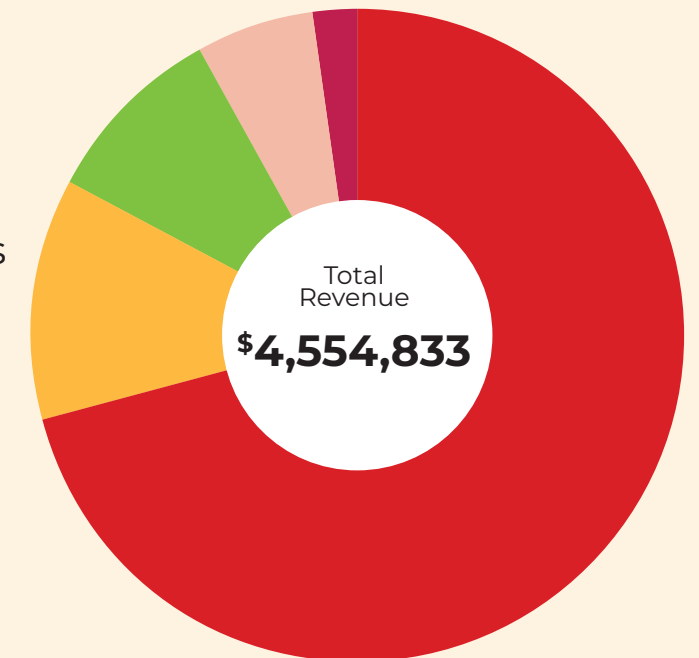

REVENUE

- 71% Foundation Grants
- 12% Corporate Gifts/Grants
- 9% Special Events
- 6% Individuals
- 2% Other

EXPENSES

- 97.0% Program
- 0.2% Administrative
- 0.1% Fundraising