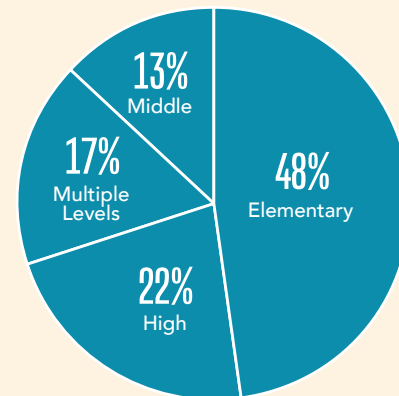

FUNDING IMPACT BY SCHOOL LEVEL

Funded Projects Provide Innovative Opportunities for Students, Staff, and Families

- Supplies to ensure engaging hands-on learning experiences
- Books to diversify classroom libraries with more inclusive representation
- Materials to help foster comfortable work environments for teachers and staff
- Field trips and community events for students and families to explore college and career opportunities
- Tools that help students calm down and regulate their emotions for school
- Professional development to support the growth and wellbeing of teachers and staff

FINANCIAL PERFORMANCE

Ed Fund Financials

Revenue includes major funding received in 2022 for projects still in progress.