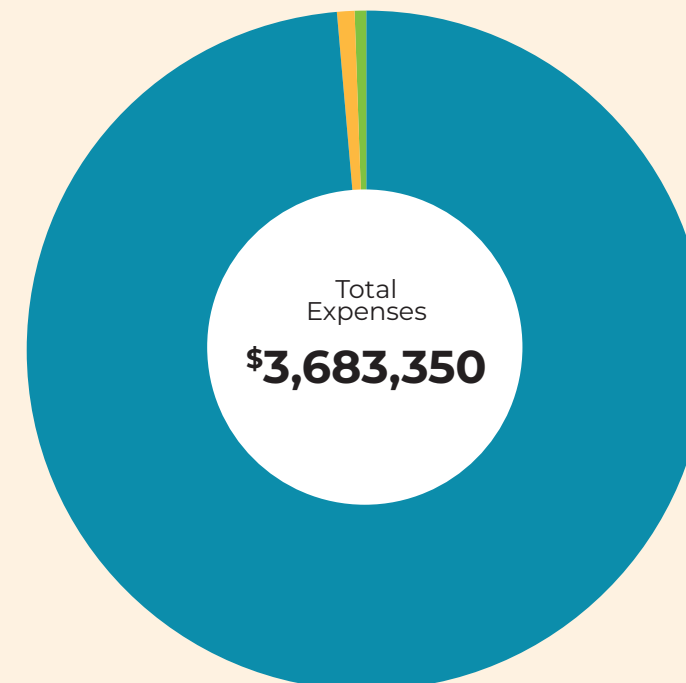

REVENUE

- 71% Foundation Grants
- 12% Corporate Gifts/Grants
- 9% Special Events
- 6% Individuals
- 2% Other

EXPENSES

- 97.0% Program
- 0.2% Administrative
- 0.1% Fundraising